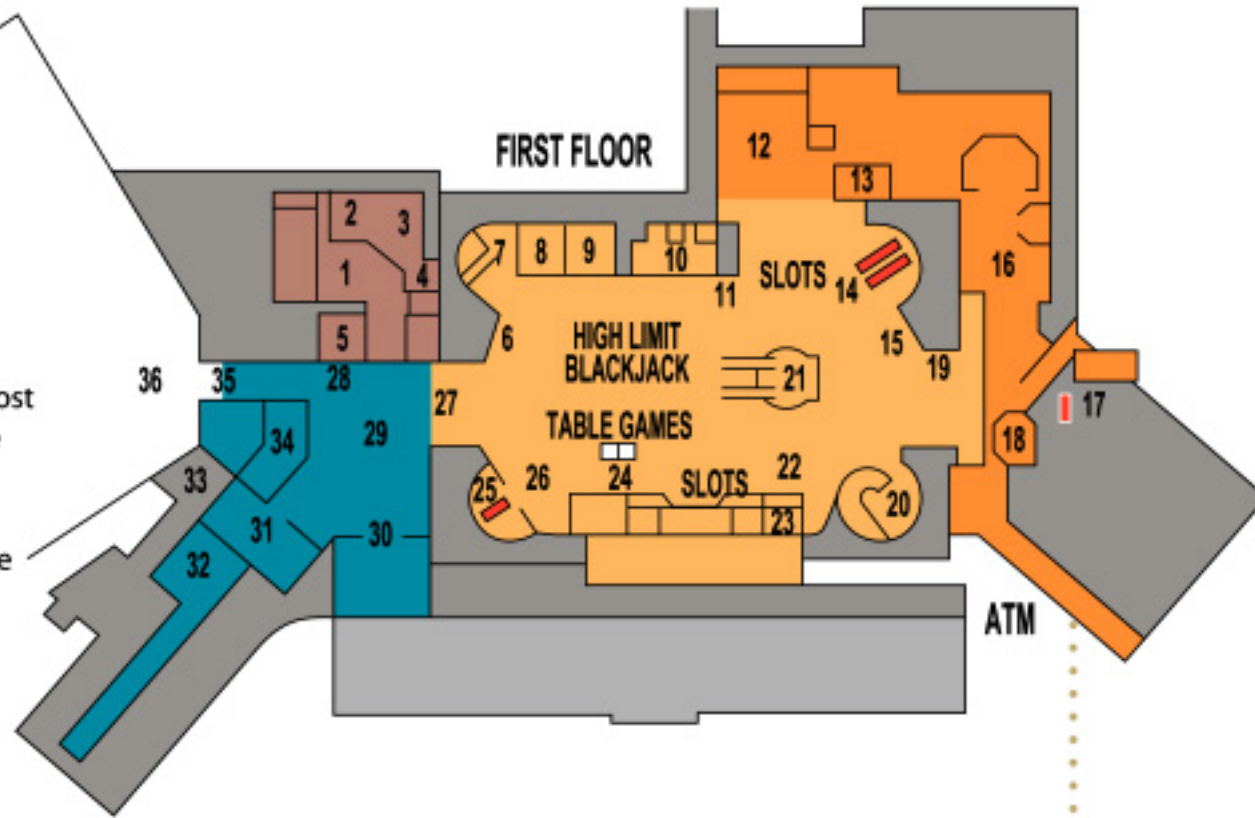

FIRST FLOOR

1. Food Court
2. Burger City
3. Pizzeria Fresh
4. Gold's Deli
5. Gift Shop
6. Change Booth
7. L.A. Bar
8. VIP Lounge
9. Executive Casino Host
10. Main Cashier's Cage
11. ATM Location
12. Atrium Cafe
13. Chicago Steakhouse
14. Restrooms
15. Cashier's Cage
16. Courtyard Buffet
17. Restrooms
18. Players Club
19. ATM Location
20. Bullion Bar
21. Escalator to Theatre & Meeting Rooms
22. ATM Location
23. Ticket Redemption
24. Elevators
25. Restrooms
26. Ticket Redemption
27. Casino Entrance
28. ATM Location
29. Hotel Lobby
30. Main Entrance
31. Hotel Elevators
32. Hotel
33. Golden Reflections Spa
34. Hotel Front Desk/Check-in
35. Parking Garage Elevators
36. Parking Garage

SECOND FLOOR

SECOND FLOOR

1. Poker Room
2. Slots & Video Poker
3. Live Oak Ballroom
- 3A. Live Oak A
- 3B. Live Oak B
- 3C. Live Oak C
4. Tupelo
5. Magnolia
6. Dogwood
7. Cypress
8. Restrooms
9. ATM Location
10. Men's Restroom
11. Women's Restroom
12. Box Office
13. Showroom Bar
14. Millennium Theatre