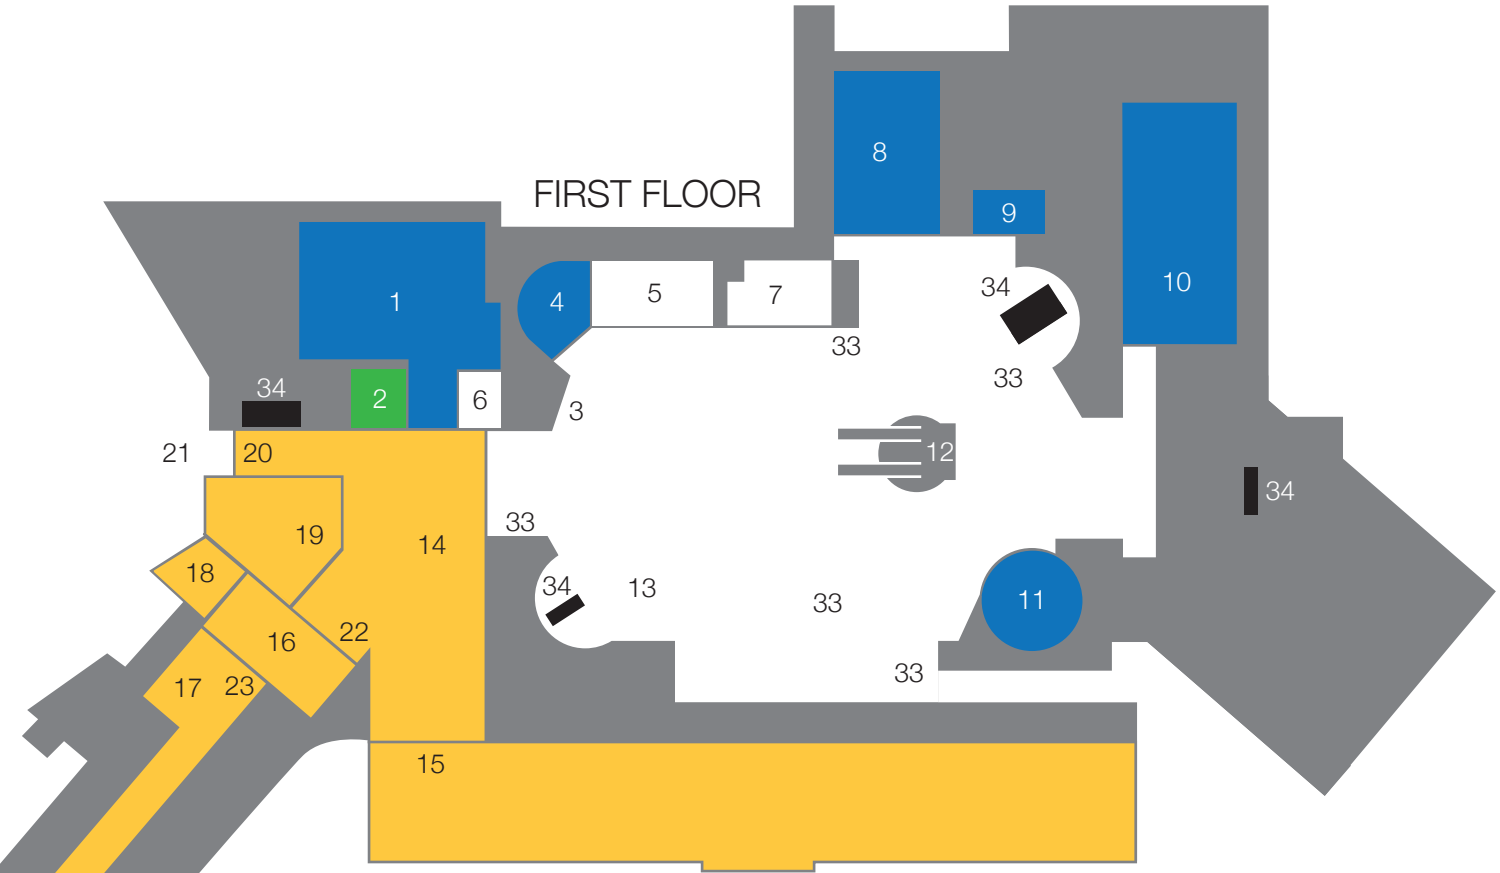

- CASINO
- FOOD / BEVERAGE
- SHOPPING
- THEATRE
- HOTEL
- CONVENTION
- RESTROOMS

FIRST FLOOR

- 1. Pickle & Jam
- 2. Gift Shop
- 3. Casino Host
- 4. Ten10
- 5. Platinum Lounge
- 6. M life Rewards Desk
- 7. Main Cashier's Cage
- 8. Atrium
- 9. Chicago Steakhouse
- 10. Buffet Americana
- 11. Stage2 Bar
- 12. Escalator to Theatre, Meeting Rooms & Smoke-Free 2nd Floor Casino
- 13. Elevators
- 14. Hotel Lobby
- 15. Valet
- 16. Hotel Elevators
- 17. Hotel
- 18. Golden Reflections Spa / Pool
- 19. Hotel Front Desk / Check-in
- 20. Parking Garage Elevators
- 21. Parking Garage
- 22. Concierge / Bell Desk
- 23. VIP Check-In
- 24. Smoke-Free 2nd Floor Casino
- 25A. Live Oak Ballroom A
- 25B. Live Oak Ballroom B
- 25C. Live Oak Ballroom C
- 26. Tupelo
- 27. Magnolia
- 28. Dogwood
- 29. Cypress
- 30. Box Office
- 31. Showroom Bar
- 32. Millennium Theatre
- 33. Ticket Redemption / ATM
- 34. Restrooms

SECOND FLOOR